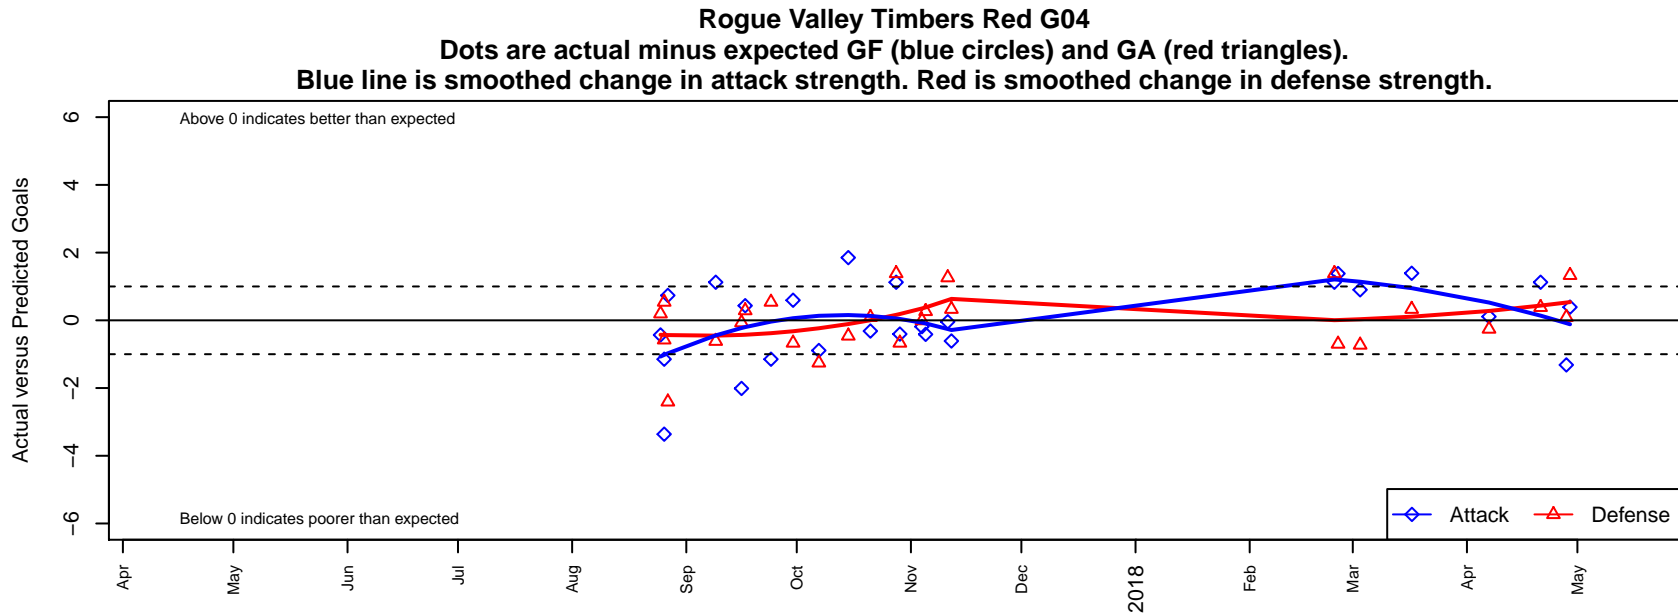

**attack and defense variance (black dot)
relative to other teams
and top 10 in region**

**attack and defense rating
relative to others at age
and all opponents in last 13 months**

Rogue Valley Timbers Red G04

Rogue Valley SC
Medford, OR
G04 total strength=1163
attack=3.73 defense=3.32
fall league = PTT G04 Div 1 White
spr league = Spr OYS G04 Div 1 White

alt names used:
Rogue Valley Timbers
RV Timbers 04G Red
RV Timbers 04G Red
RV Timbers 04G Red

Venues played:
2017 Chinook Cup U14
2017 PTT G04 Division 1 White
2017 OYS PTT Presidents Cup G04
2017 Spr OYS G04 Division 1 White