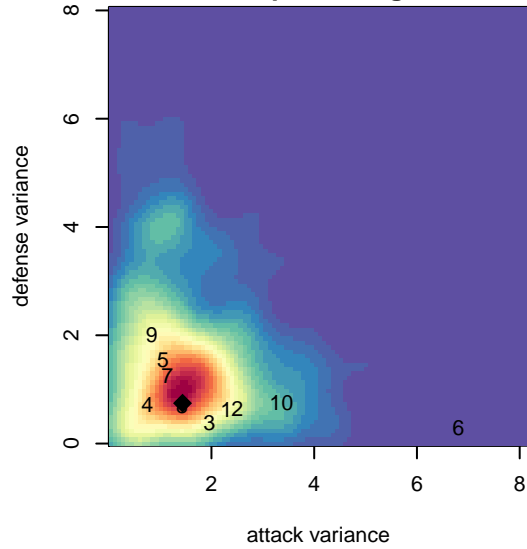

## Rogue Valley Timbers Red G04

Rogue Valley SC  
 Medford, OR  
 G04 total strength=1163  
 attack=3.73 defense=3.32  
 fall league = PTT G04 Div 1 White  
 spr league = Spr OYS G04 Div 1 White

alt names used:  
 Rogue Valley Timbers  
 RV Timbers 04G Red  
 RV Timbers 04G Red  
 RV Timbers 04G Red

Venues played:  
 2017 Chinook Cup U14  
 2017 PTT G04 Division 1 White  
 2017 OYS PTT Presidents Cup G04  
 2017 Spr OYS G04 Division 1 White

**attack and defense variance (black dot)  
relative to other teams  
and top 10 in region**