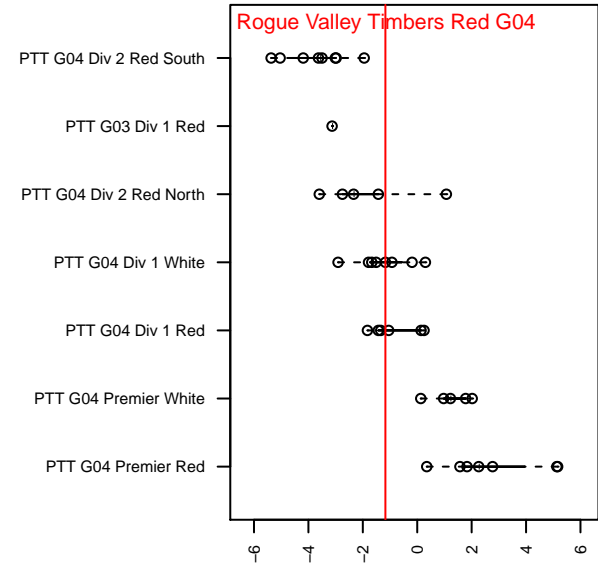

**attack and defense rating
relative to others at age
and all opponents in last 13 months**