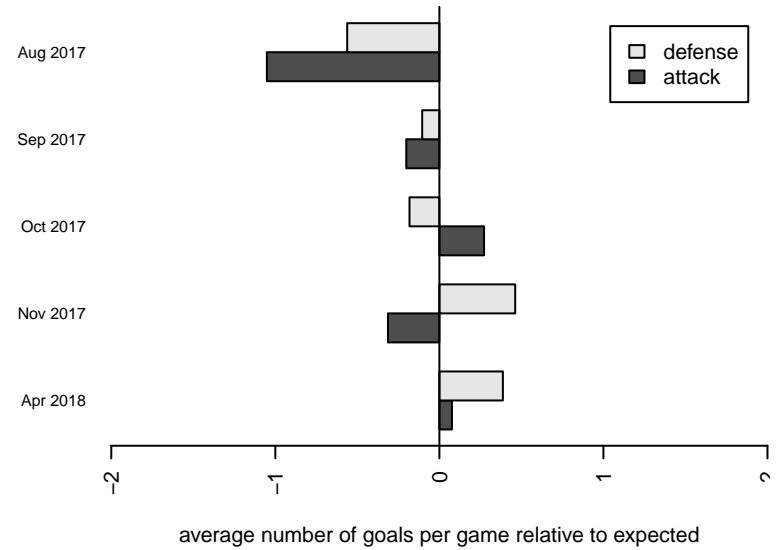

Performance relative to 13 month average